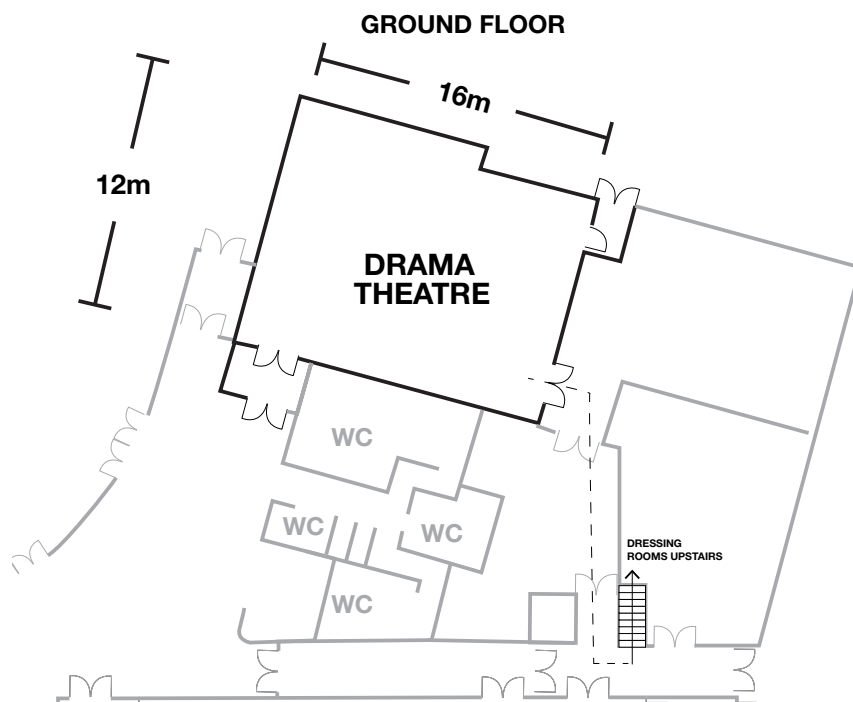

Venue Info

Location

Level 1, Cultural Centre, University Ave, Kambri ANU

[Google Maps](#)

Size

Ceiling Height: 5.2m
Area: 195m²

Capacity

Seating: 150 (not fixed seating)
Cocktail: 180
Banquet: 100
Cabaret: 70

Parking

Access to the single level, underground car park is available at discounted rates for events packages. The car park includes in excess of 300 spaces, elevator access directly into The Gallery, and two pedestrian access points

3 hours FREE parking on weekends. More information on the Care Park website