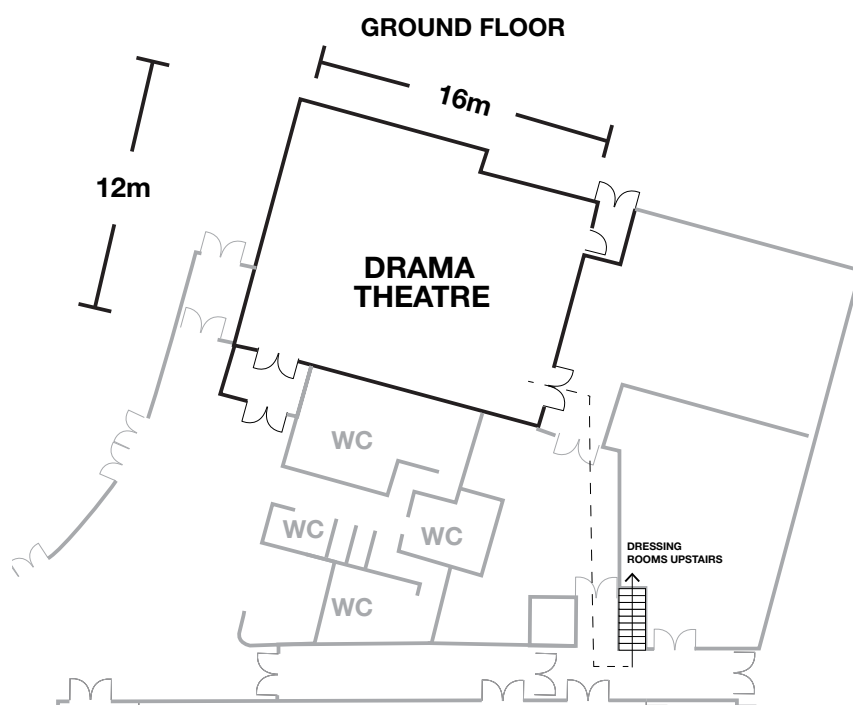

Venue Info

Location

Level 1, Cultural Centre, University Ave, Kambri ANU

[Google Maps](#)

Size

Ceiling Height: 5.2m
Area: 195m²

Capacity

Seating: 150 (not fixed seating)
Cocktail: 200
Banquet: 100
Cabaret: 70

Parking

Access to the single level, underground car park is available at discounted rates for events packages. The car park includes in excess of 300 spaces, elevator access directly into The Gallery, and two pedestrian access points

3 hours FREE parking on weekends. More information on the Care Park website