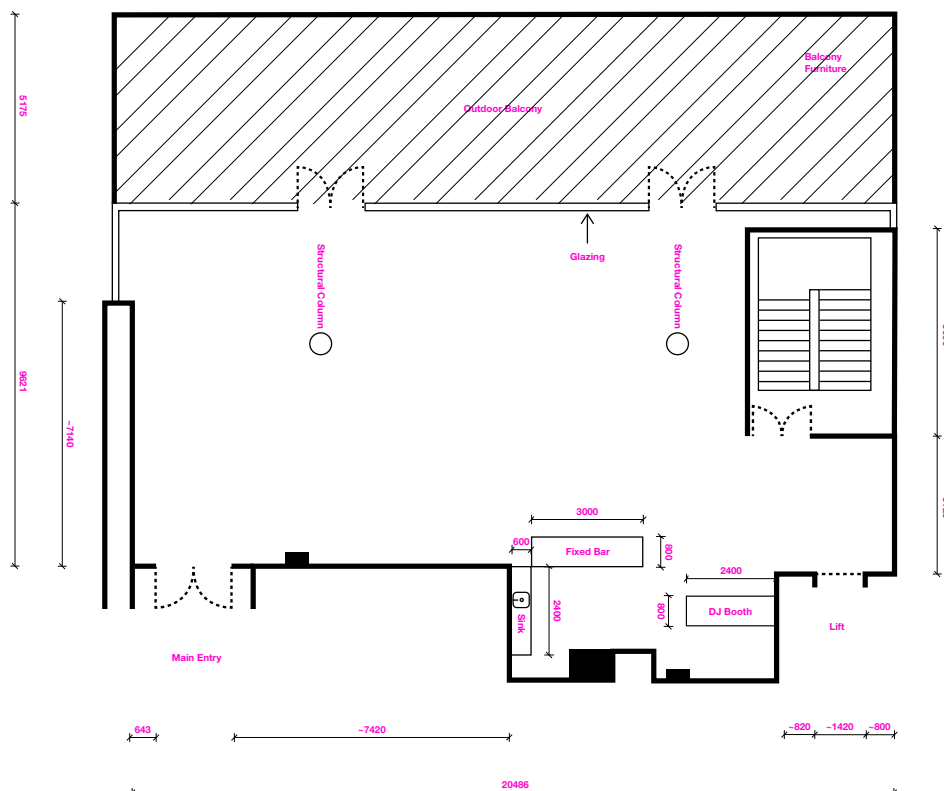

aMBUSH Gallery

Facilities & Services

The Venue is equipped with the following facilities and services that are included in the Venue Hire Fee:

- Accessible bathroom facilities
- Bar fridge

Audio Visual Features

The Venue is equipped with the following audio visual equipment that are included in the Venue Hire Fee:

- 2x JBL PRX712W 12" Two-Way Full-Range PA Speaker w/ Wi-Fi
- 1x JBL PRX815XLFW 15" Powered Subwoofer w/ Wi-Fi
- 2x Pioneer XDJ1000MK2 Media Player / Controller
- Mixer Pioneer DJM750MK2 4-Channel DJ Mixer w/ Club DNA
- 1 x Vinyl Turntable Pioneer PLX500 Turntable
- 1 x Panasonic 5500LM Projector
- Allen & Heath QU-16 Rack Mountable Digital Mixer
- Wired microphones
- Wireless microphones